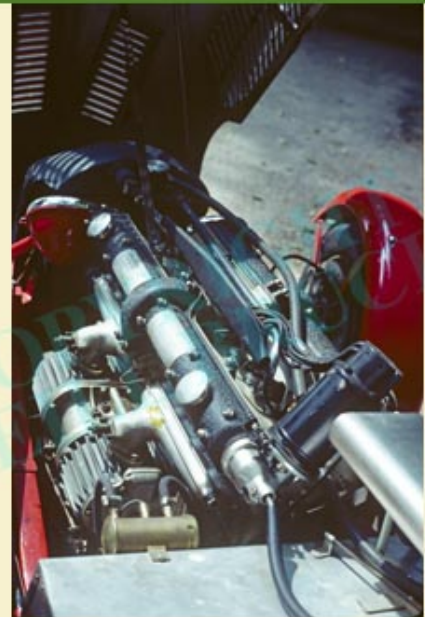

1939 ALFA ROMEO 8c 2900 Sport

All images © Neill Bruce

RB3929 D

RB3929 XA

RB3929 XB

RB3929 XB with highlight & shadow

COPYRIGHT
NEILL BRUCE

COPYRIGHT
NEILL BRUCE