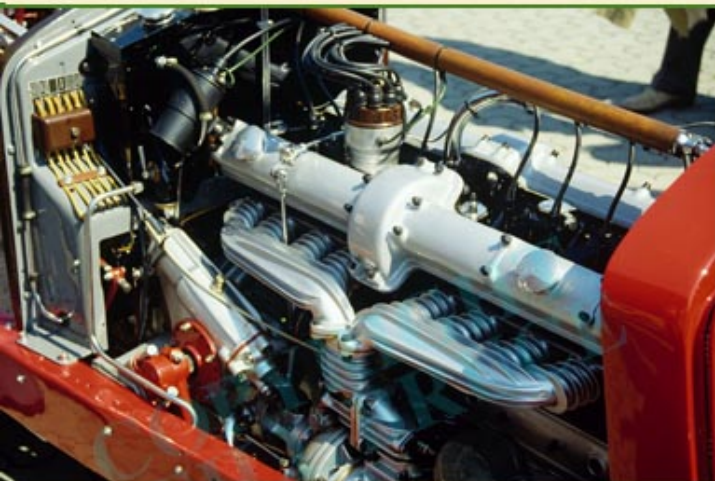

36 XH

COPYRIGHT
NEILL BRUCE