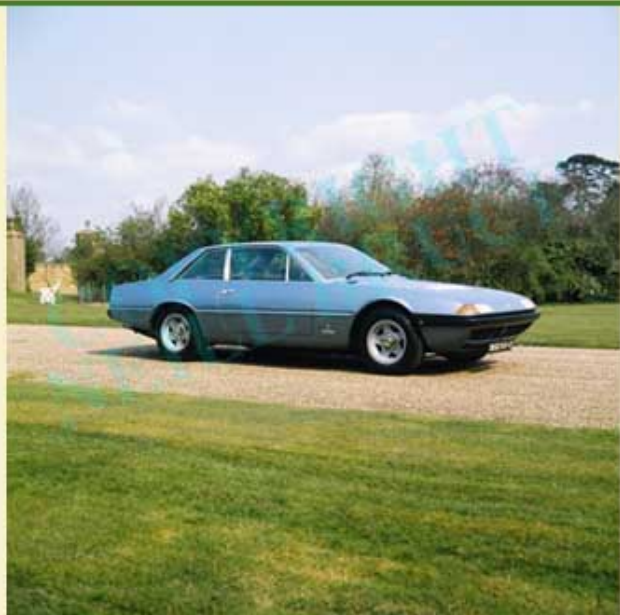

1975 FERRARI 365 GT4 2+2

Ch 17127, Originally Col. Ronnie Hoare's car

All images © Neill Bruce

326 A