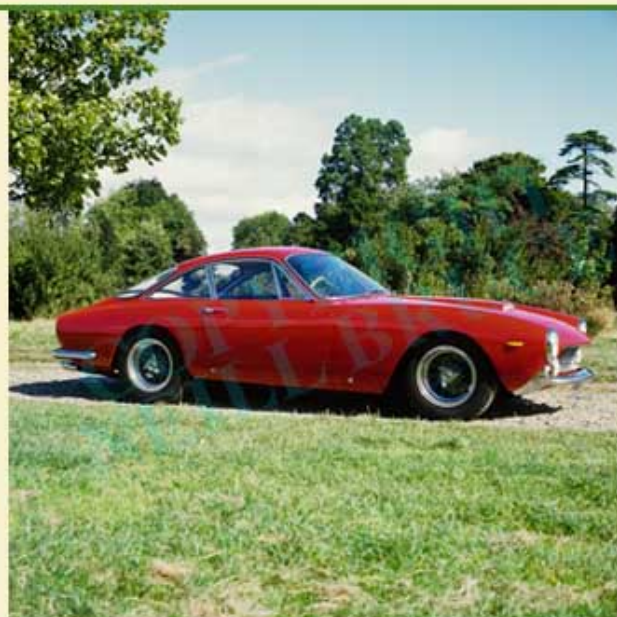

c. 1960 FERRARI 250 GT Pininfarina Cabriolet Series II.

Ch 2327 GT.

All images © Neill Bruce

A

A with people out

B

C

XA

616TL

616 A

616 XA

616 XB

Continued:-

1963 FERRARI 250 GT Berlinetta Lusso

All images © Neill Bruce

616 XC

COPYRIGHT
NEILL BRUCE

1963 Lusso at the Midland Motor Museum. 311 BR on 5x4

COPYRIGHT
NEILL BRUCE

COPYRIGHT
NEILL BRUCE

1964 FERRARI 250 GT Berlinetta Lusso

All images © Neill Bruce

LCF0096 A

LCF0096 B