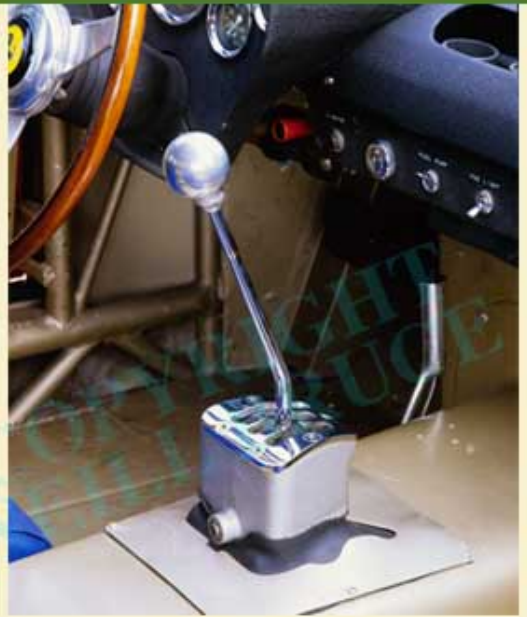

001026 XE

001026 XF

001026 XG

Continued:-

1963 FERRARI 250 GTO

Ch 4293. 1st in Spa 500 Kms. 2nd Le Mans 1963

All images © Neill Bruce

001026 XH