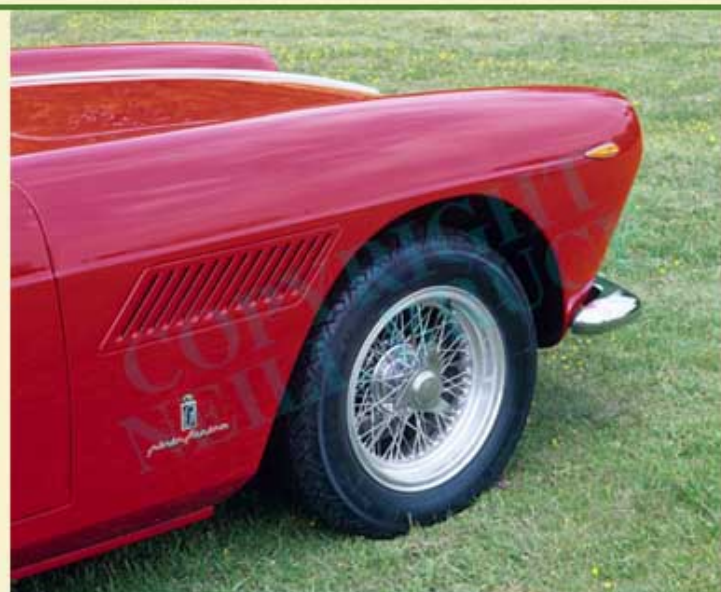

c. 1960 FERRARI 250 GT Pininfarina Cabriolet Series II.

Ch 2327 GT.

All images © Neill Bruce

A

A with people out

B

C

XA

COPYRIGHT
NEILL BRUCE

1962 FERRARI 250 GTE 2+2

Ch 2801 GTE

All images © Neill Bruce

960619/5 A up

960619/5 A

960619/5 B

960619/5 C

960619/5 XA

960619/5 XB

Continued:-

1962 FERRARI 250 GTE 2+2

Ch 2801 GTE

All images © Neill Bruce

960619/5 XC

960619/5 XD