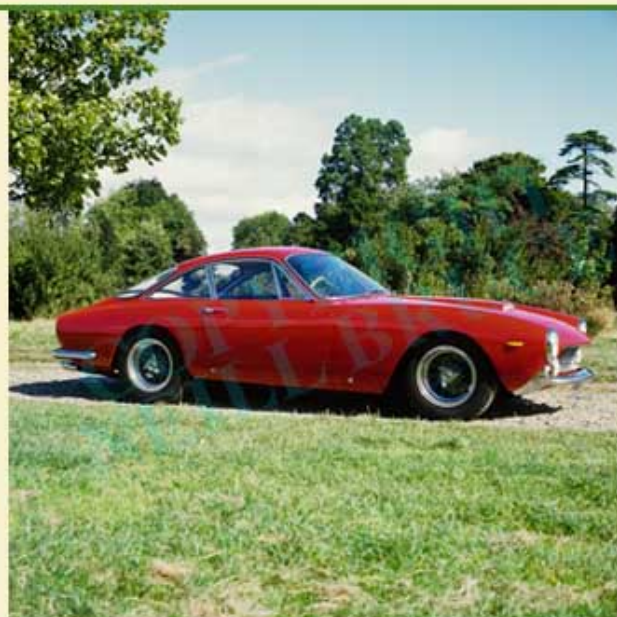

1964 FERRARI 250 GT Berlinetta Lusso

All images © Neill Bruce

LCF0096 C

Continued:-